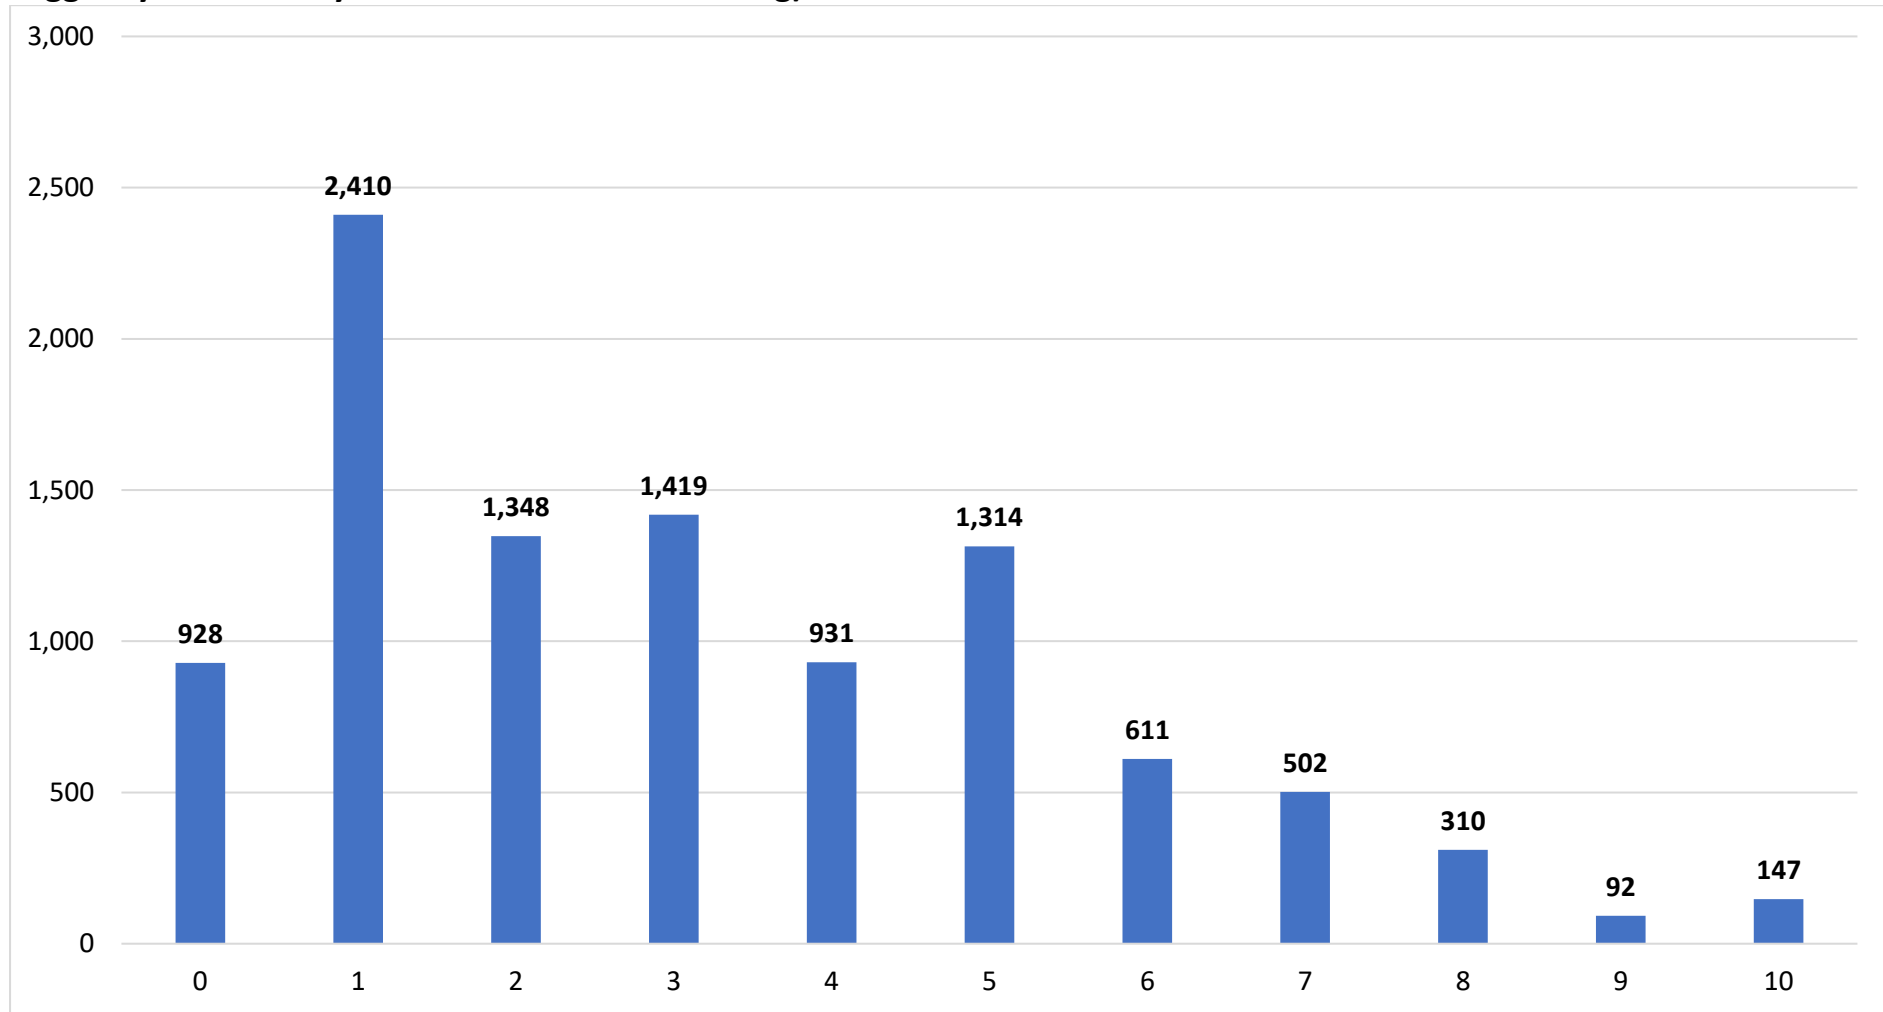

Question 29: How likely would you be to recommend teaching as a good profession to take up to someone thinking of entering the profession? (Between 1 and 10, where 1 indicates you definitely would NOT recommend teaching and 10 would suggest you definitely would recommend teaching)

Total responses: 10,012

Total respondents indicating they would not recommend teaching: 7,036 (70%)

Number who definitely would not recommend teaching (3 or less): 6,177 (62%)